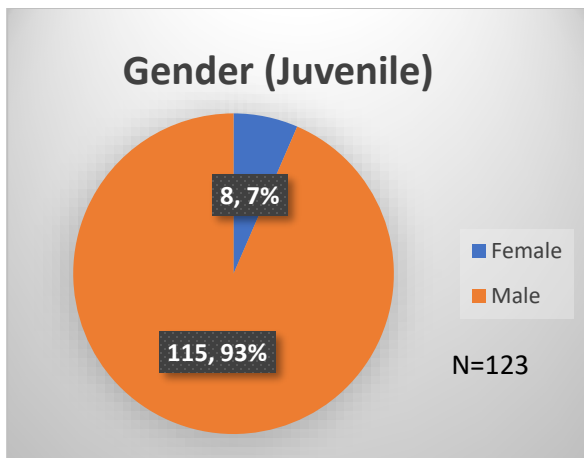

Daily Data Dashboard – March 1, 2023

Demographics for JTDC Population

Wednesday Morning Midnight Count

Total # of probation Involved youth¹: 1,117

¹ Probation Active: Any youth who is pending sentencing with an active social history, has been formally placed on probation or supervision with Cook County Juvenile Probation on the date of the report.

*Age, Gender and Race for Criminal Court population (N=1) is not represented in this report.

Data sources: cFive Supervisor – Probation Population and RMIS – JTDC Population

Daily Data Dashboard – March 1, 2023
Demographics for JTDC Population
Wednesday Morning Midnight Count