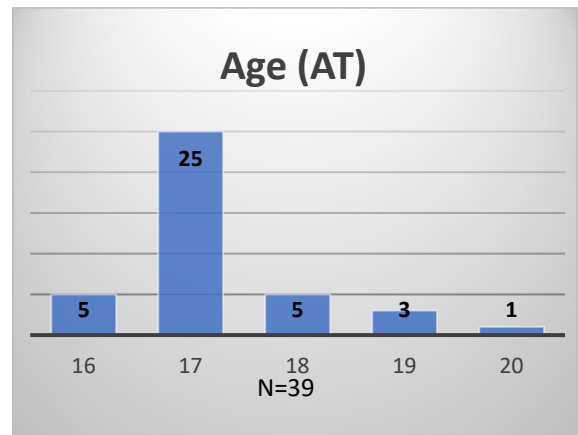

Daily Data Dashboard – March 1, 2023

Demographics for JTDC Population

Wednesday Morning Midnight Count

Total # of probation Involved youth¹: 1,117

¹ Probation Active: Any youth who is pending sentencing with an active social history, has been formally placed on probation or supervision with Cook County Juvenile Probation on the date of the report.

*Age, Gender and Race for Criminal Court population (N=1) is not represented in this report.

Data sources: cFive Supervisor – Probation Population and RMIS – JTDC Population

Daily Data Dashboard – March 1, 2023
Demographics for JTDC Population
Wednesday Morning Midnight Count