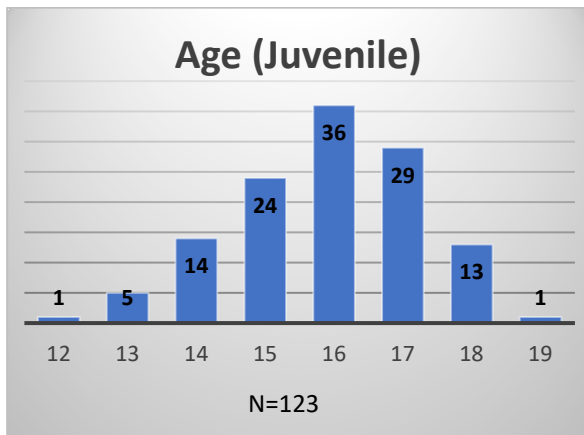

Daily Data Dashboard – March 1, 2023

Demographics for JTDC Population

Wednesday Morning Midnight Count

Total # of probation Involved youth¹: 1,117

¹ Probation Active: Any youth who is pending sentencing with an active social history, has been formally placed on probation or supervision with Cook County Juvenile Probation on the date of the report.

*Age, Gender and Race for Criminal Court population (N=1) is not represented in this report.

Data sources: cFive Supervisor – Probation Population and RMIS – JTDC Population

Daily Data Dashboard – March 1, 2023
Demographics for JTDC Population
Wednesday Morning Midnight Count