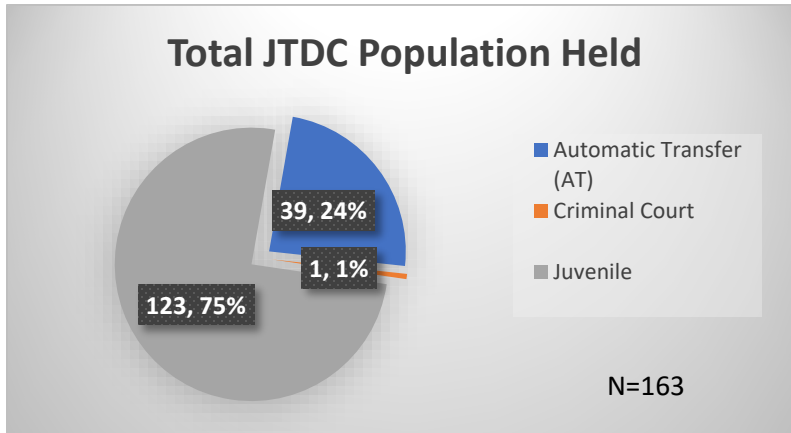

Daily Data Dashboard – March 1, 2023

Demographics for JTDC Population

Wednesday Morning Midnight Count

Total # of probation Involved youth¹: 1,117

¹ Probation Active: Any youth who is pending sentencing with an active social history, has been formally placed on probation or supervision with Cook County Juvenile Probation on the date of the report.

*Age, Gender and Race for Criminal Court population (N=1) is not represented in this report.

Data sources: cFive Supervisor – Probation Population and RMIS – JTDC Population

Daily Data Dashboard – March 1, 2023
Demographics for JTDC Population
Wednesday Morning Midnight Count