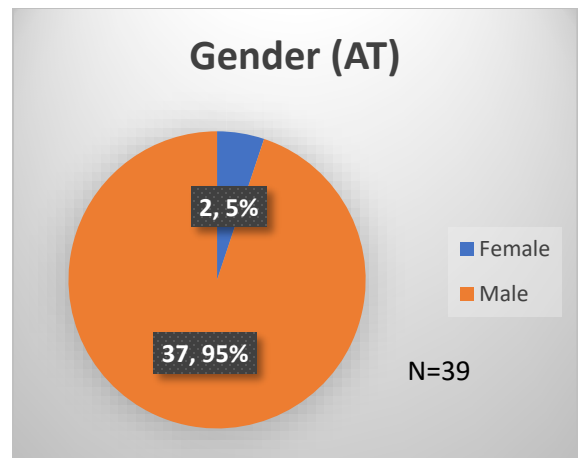

Daily Data Dashboard – March 1, 2023

Demographics for JTDC Population

Wednesday Morning Midnight Count

Total # of probation Involved youth¹: 1,117

¹ Probation Active: Any youth who is pending sentencing with an active social history, has been formally placed on probation or supervision with Cook County Juvenile Probation on the date of the report.

*Age, Gender and Race for Criminal Court population (N=1) is not represented in this report.

Data sources: cFive Supervisor – Probation Population and RMIS – JTDC Population

Daily Data Dashboard – March 1, 2023
Demographics for JTDC Population
Wednesday Morning Midnight Count